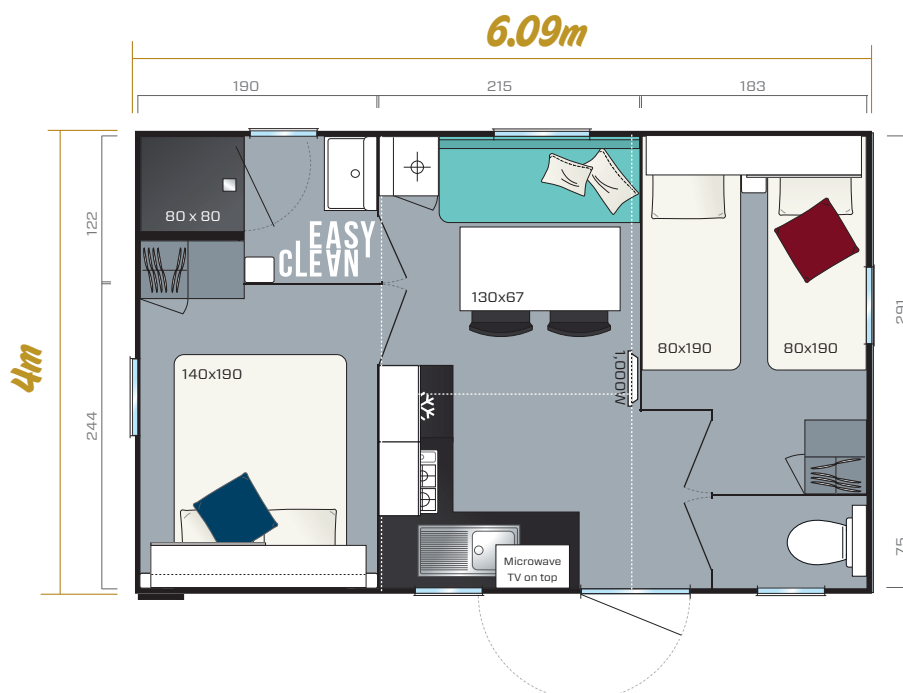

SUPER VENUS

2019

2 bedrooms
4 Sleeps
21.7m²
6.09m x 4m

The Super Venus comes with white cladding on 4 sides
Overall dimensions. Usable interior floor area. Height: 3.45m

The Super Venus is the ideal model for small plots; it is just as functional as standard models, only more compact.

- ✦ Practical, user-friendly kitchen
- ✦ All the fittings necessary for a comfortable stay for four people in summer and the off-season
- ✦ 2 spacious bedrooms, each with a dressing area, a large hotel-style wardrobe and a bed bridge unit

Kitchen

- Microwave cabinet
- Deep pan drawers
- White 4-burner gas hob
- 115L Class A+ table-top fridge
- Roller blind

Bathroom and WC

- Easy Clean, built-to-last bathroom.
- Silky-smooth extra-flat 80cm x 80cm shower tray
- Wall-mounted washbasin unit with built-in towel rail and shelf
- Corner shelf with modern design
- Frosted window for total privacy
- Dual-flush toilet (3/6 litres)

Children's/guest bedroom

- Bed bridge unit with sliding door and hotel-style wardrobe.
- Freestanding metallic bedside table
- 18-slat bed base with raised legs and 35 kg/m³ HR foam mattress
- Blackout curtain