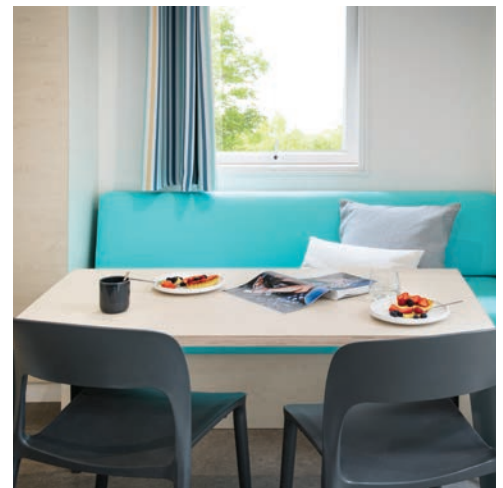

Kitchen

- Microwave cabinet
- Deep pan drawers
- White 4-burner gas hob
- 115L Class A+ table-top fridge
- Roller blind

Bathroom and WC

- Easy Clean, built-to-last bathroom.
- Silky-smooth extra-flat 80cm x 80cm shower tray
- Wall-mounted washbasin unit with built-in towel rail and shelf
- Corner shelf with modern design
- Frosted window for total privacy
- Dual-flush toilet (3/6 litres)

Living room

- Dining table with fixed charcoal-grey lacquered-metal legs
- Seating along long wall
- 2 stackable grey indoor/outdoor chairs

Master bedroom

- Headboard shelf and bed bridge unit with sliding door
- Adjustable reading lights with built-in switch
- 2 wall-mounted metallic bedside tables
- Large hotel-style wardrobe
- 18-slat bed base with raised legs and 35 kg/m³ HR foam mattress
- Blackout curtain