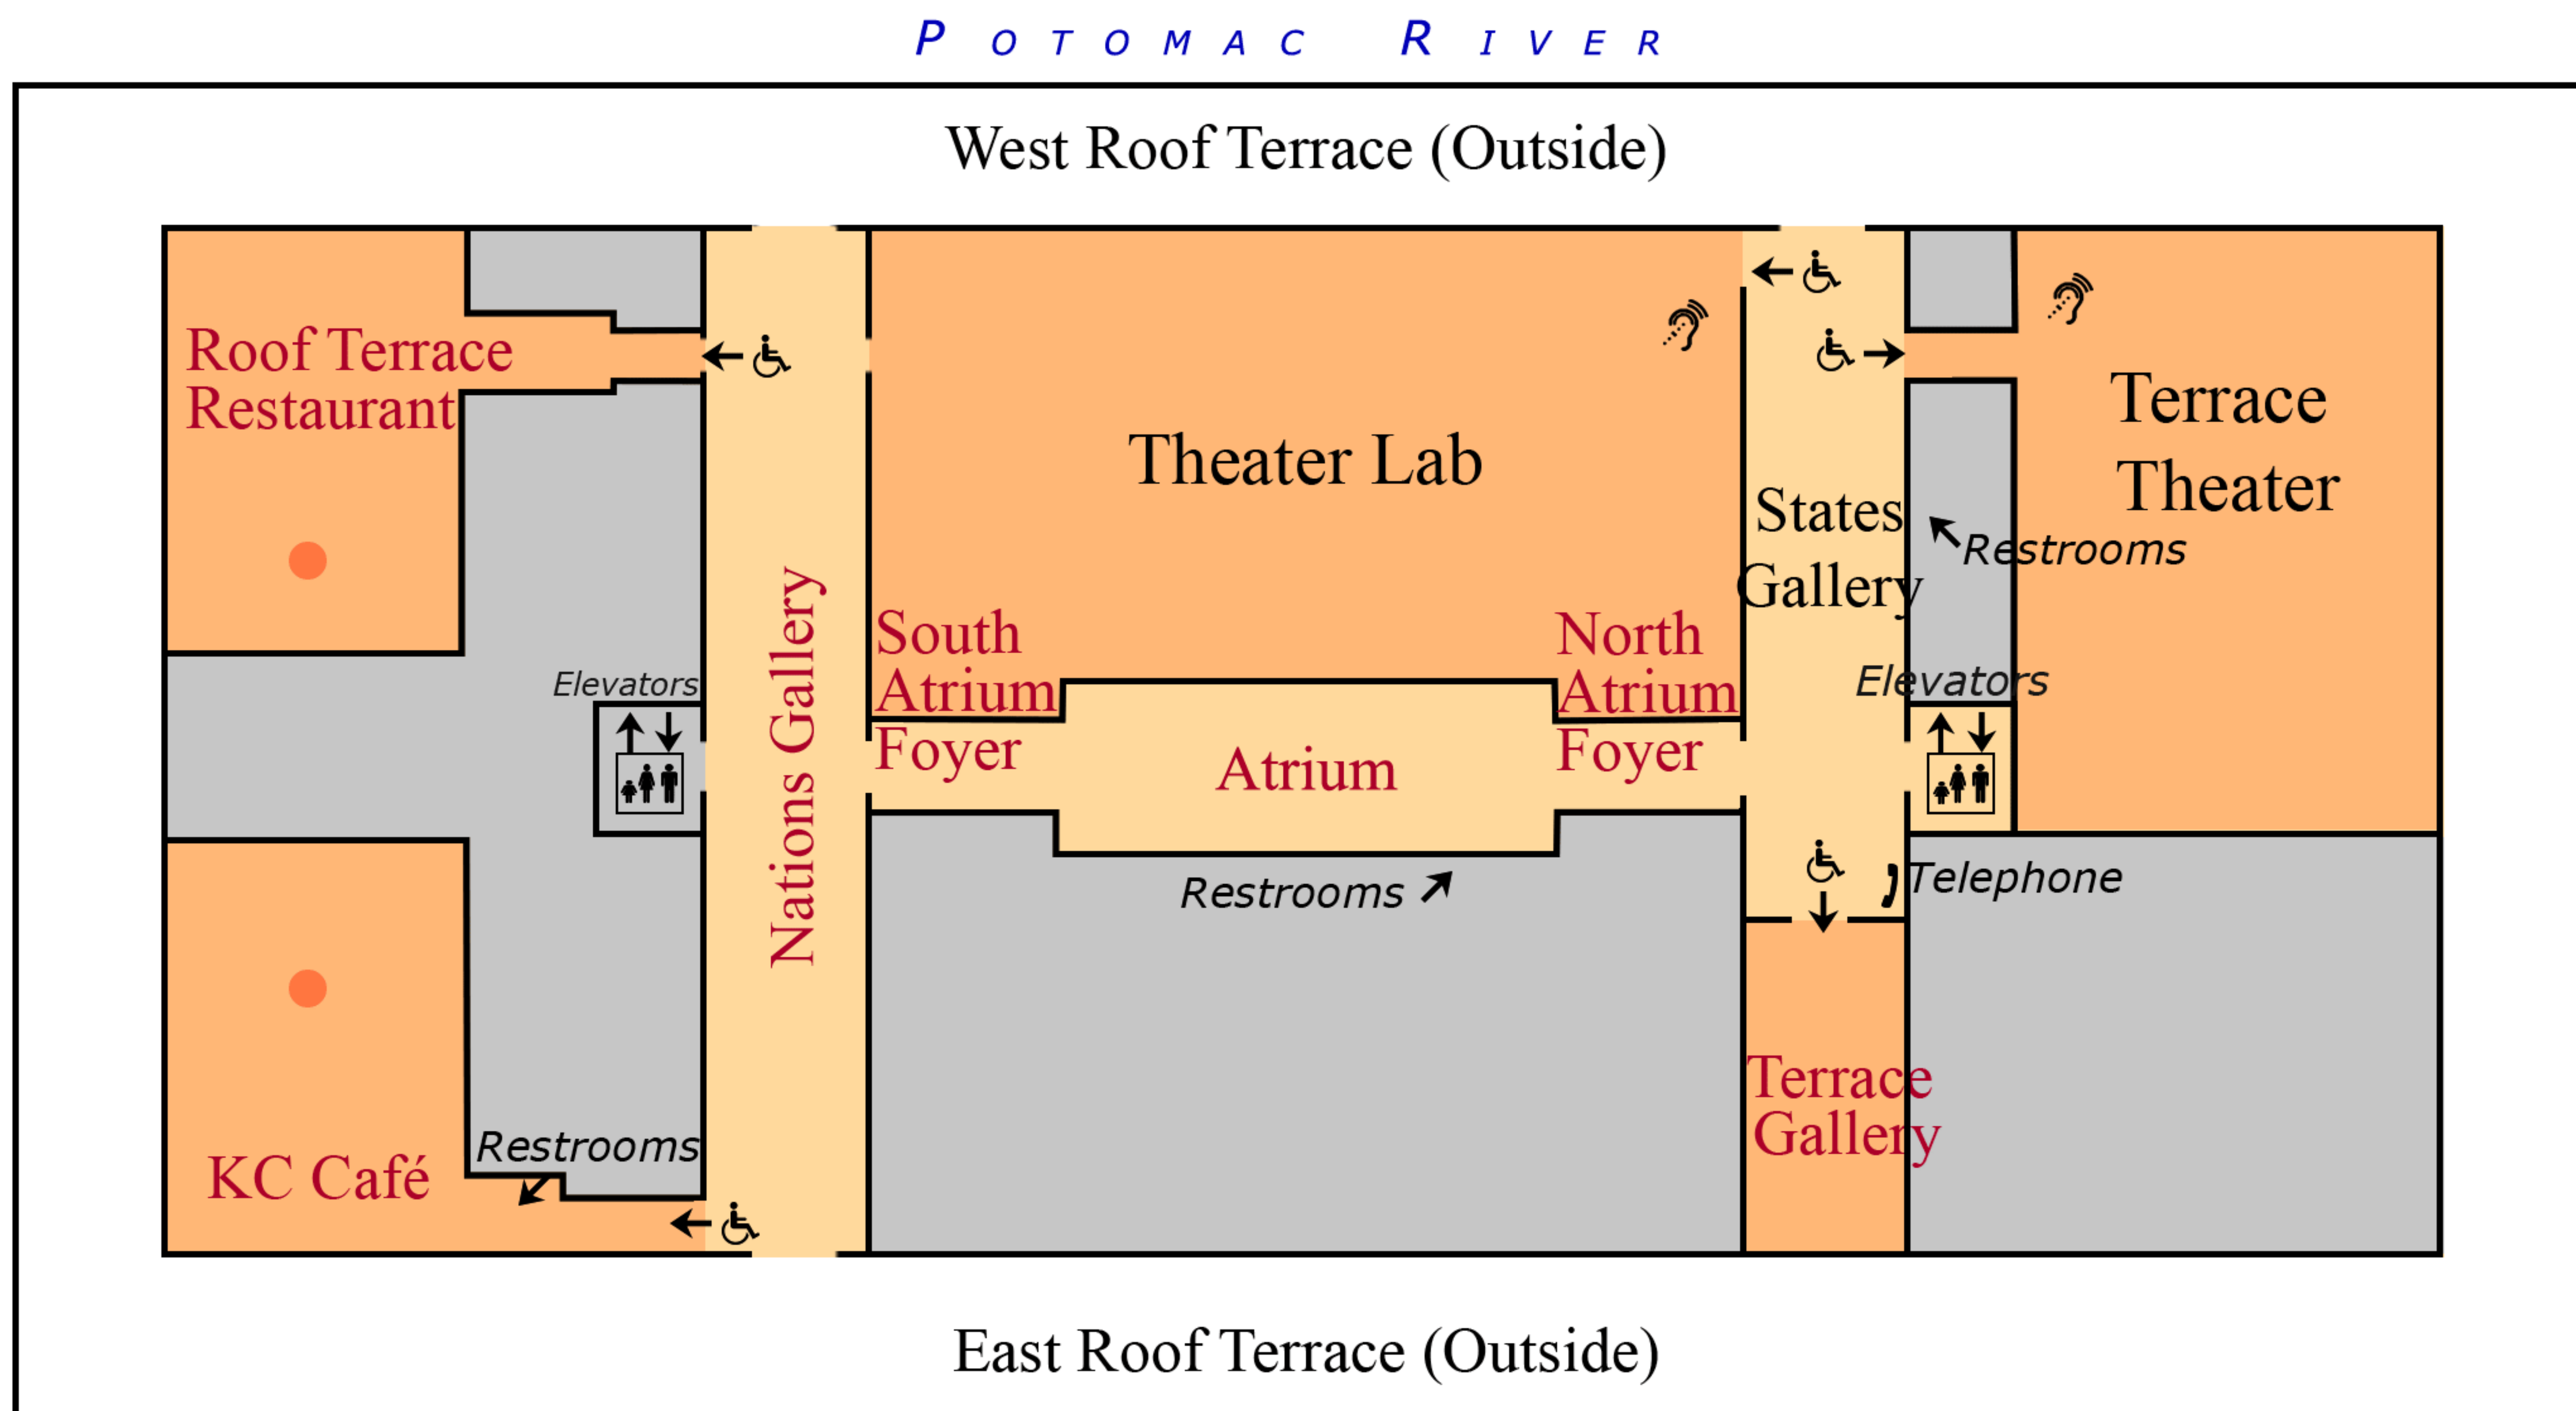

THE KENNEDY CENTER FOYER MAIN LEVEL

THE KENNEDY CENTER TERRACE LEVEL

KEY

- Visitors Center
- Restaurants
- Coat Check
- Tickets
- Gift Shops
- Accessible Entrance
- Tours
- Special Lounges
- Assistive Listening Devices