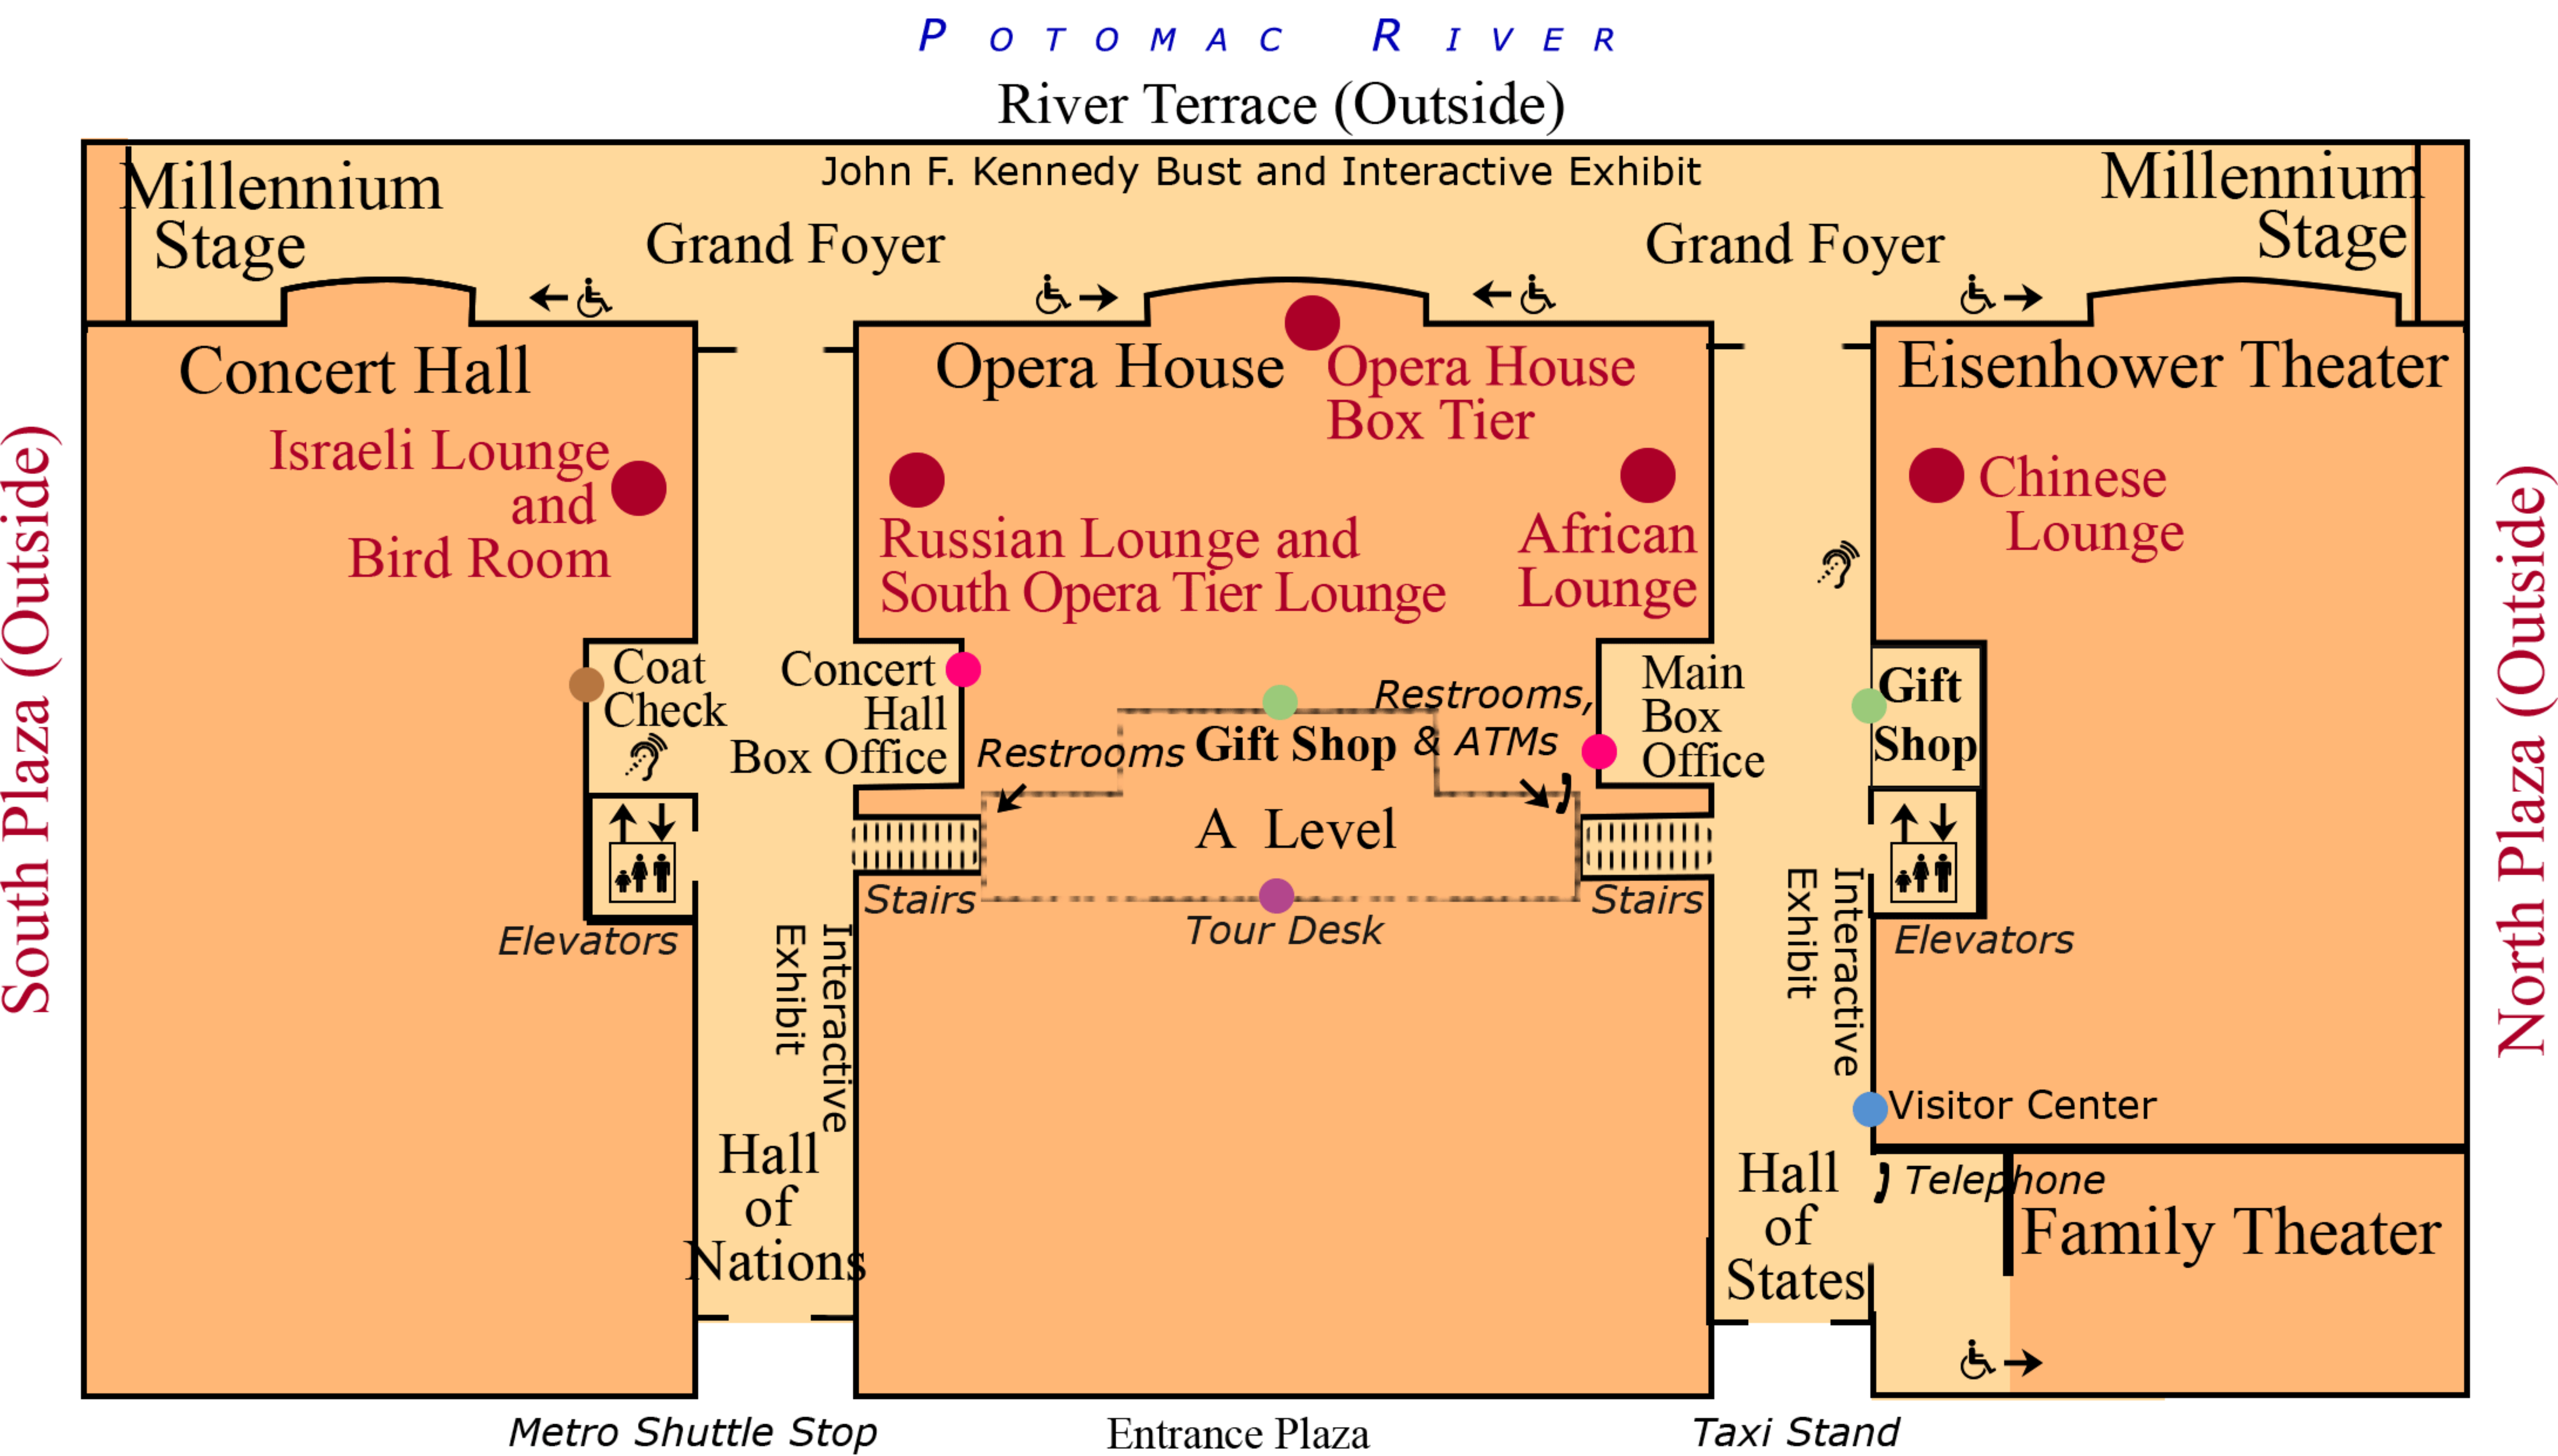

THE KENNEDY CENTER FOYER MAIN LEVEL

THE KENNEDY CENTER TERRACE LEVEL

KEY

- Visitors Center
- Restaurants
- Coat Check
- Tickets
- Gift Shops
- Accessible Entrance
- Tours
- Special Lounges
- Assistive Listening Devices