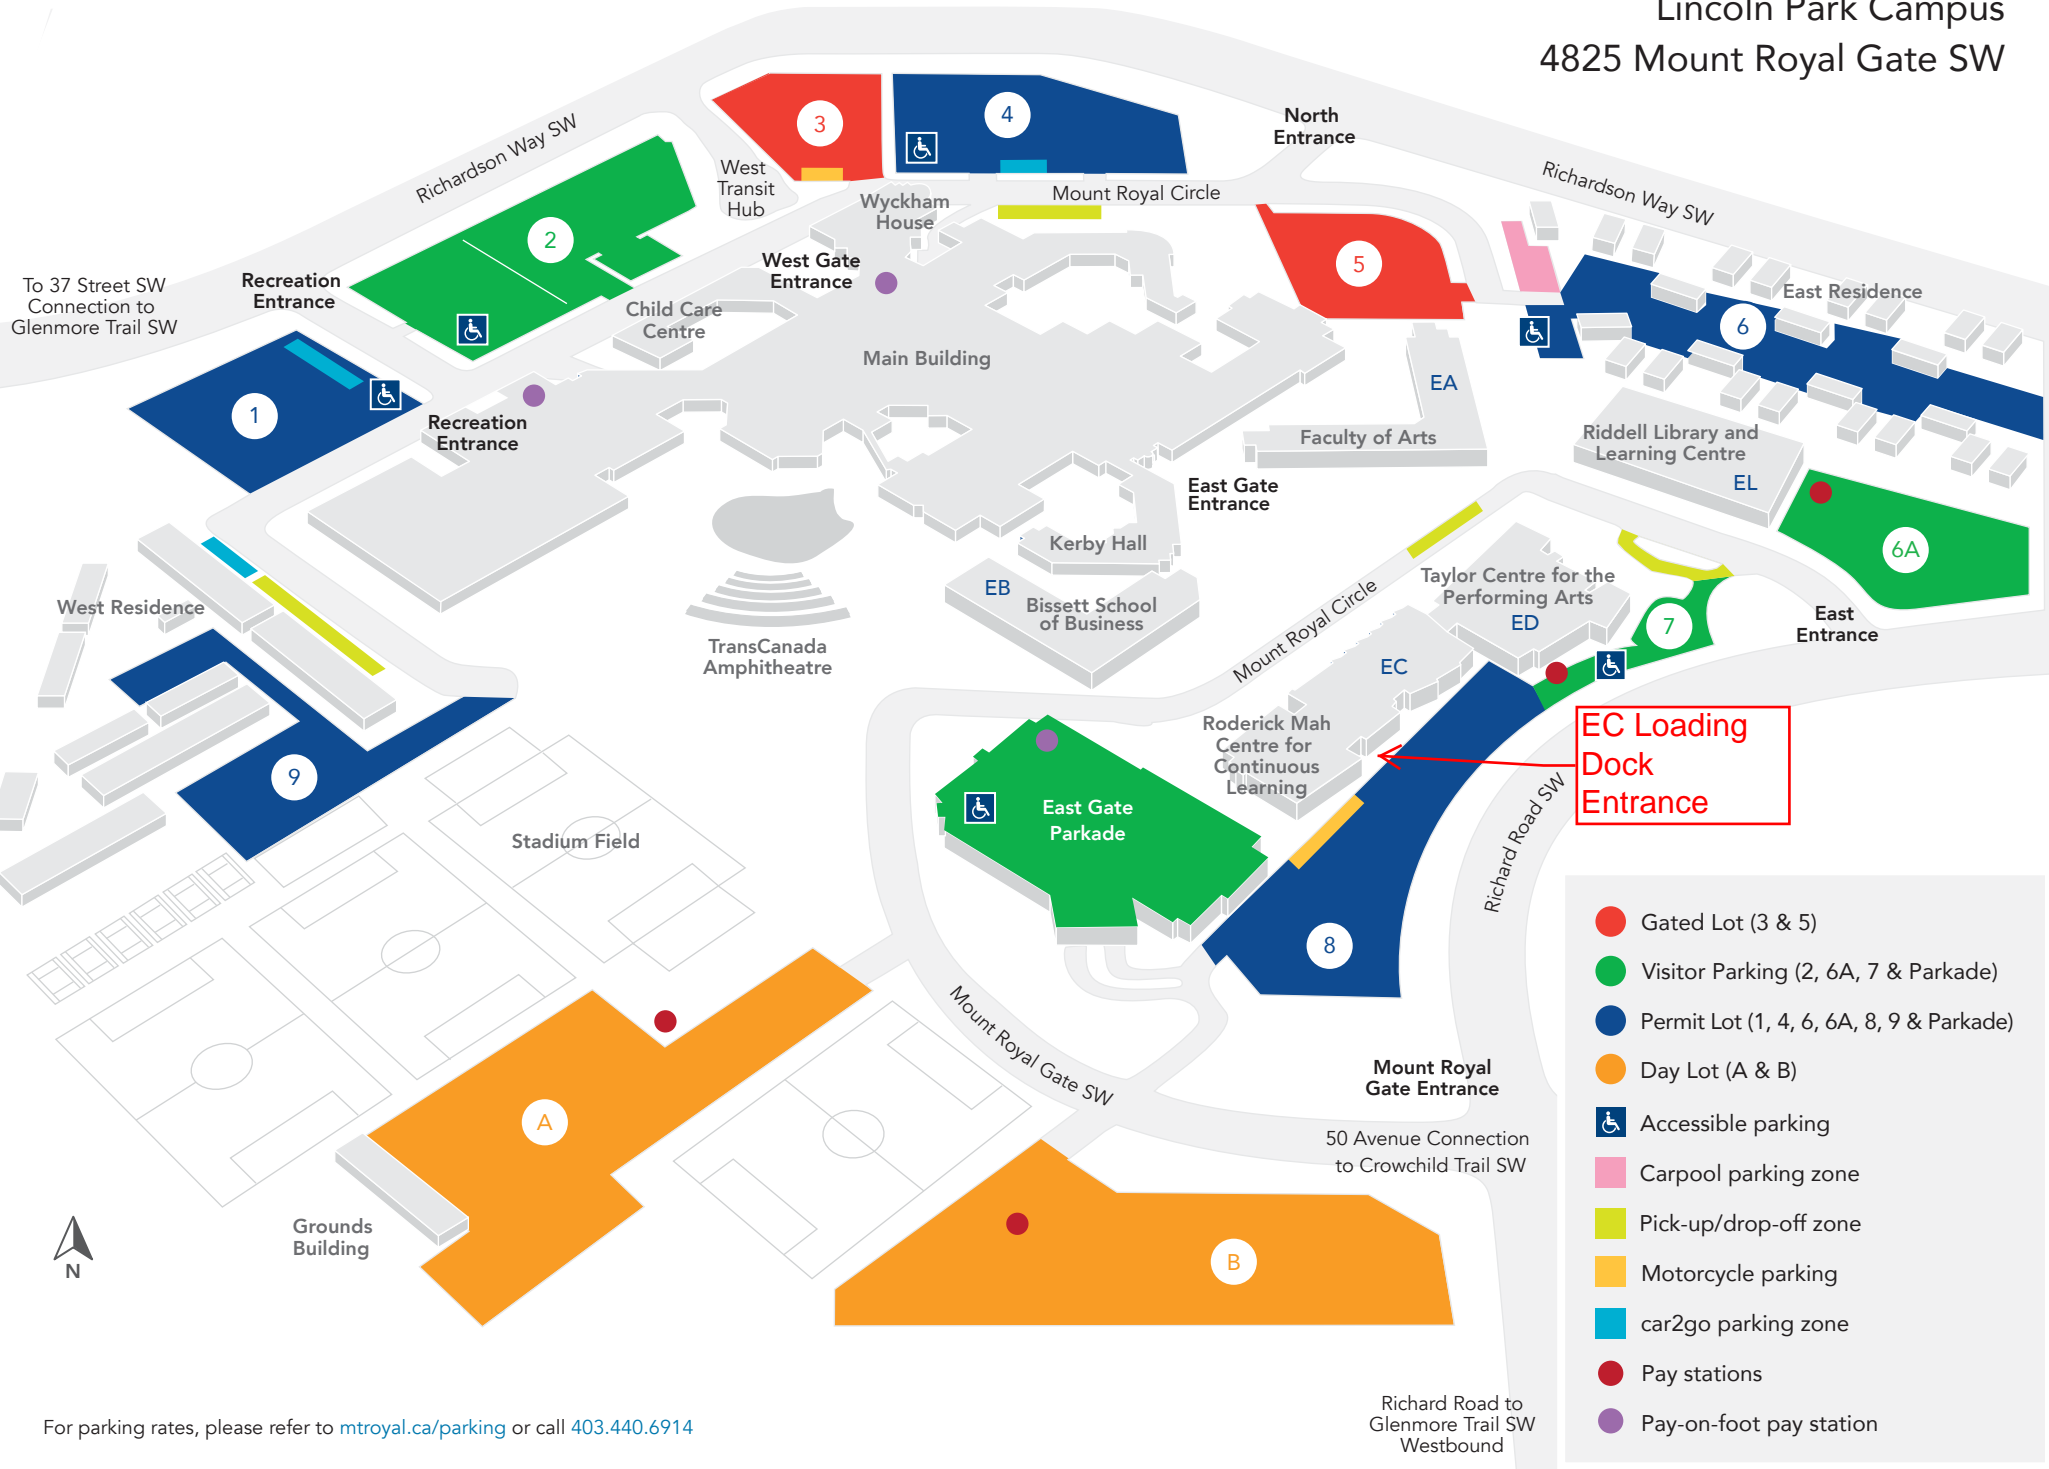

Parking at Mount Royal University

Lincoln Park Campus
4825 Mount Royal Gate SW

- Gated Lot (3 & 5)
- Visitor Parking (2, 6A, 7 & Parkade)
- Permit Lot (1, 4, 6, 6A, 8, 9 & Parkade)
- Day Lot (A & B)
- ♿ Accessible parking
- Carpool parking zone
- Pick-up/drop-off zone
- Motorcycle parking
- car2go parking zone
- Pay stations
- Pay-on-foot pay station

For parking rates, please refer to mtroyal.ca/parking or call 403.440.6914

Richard Road to
Glenmore Trail SW
Westbound