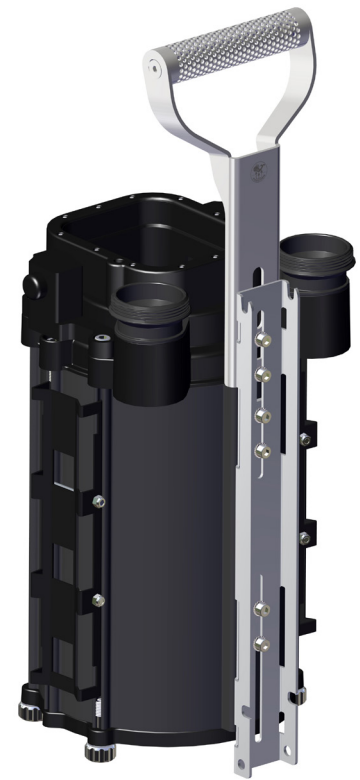

RB HANDLE
ASSEMBLY INSTRUCTIONS

www.poseidon.com

QMR Adapter
assembly

11-inch Adapter
assembly low

assembly middle

assembly high

0055-017 rev 01