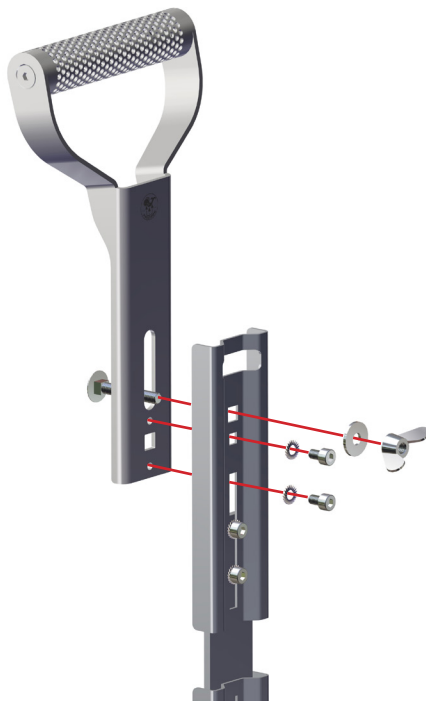

RB HANDLE
ASSEMBLY INSTRUCTIONS

www.poseidon.com

QMR Adapter
assembly

11-inch Adapter
assembly low

assembly middle

assembly high

0055-017 rev 01