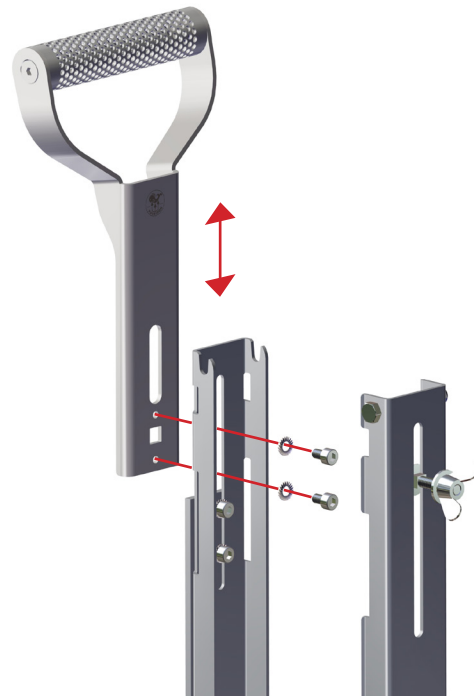

RB HANDLE
ASSEMBLY INSTRUCTIONS

www.poseidon.com

QMR Adapter
assembly

11-inch Adapter
assembly low

assembly middle

assembly high

0055-017 rev 01