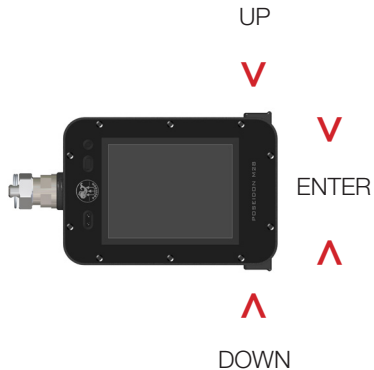

Charging

Use USB port with at least 1.5 A
for normal charging

Rechargeable Li-ion battery,
not user replaceable

Button function

First start up

Press ENTER (both keys) to start up system

Bungee cord

Mount your bungee cord