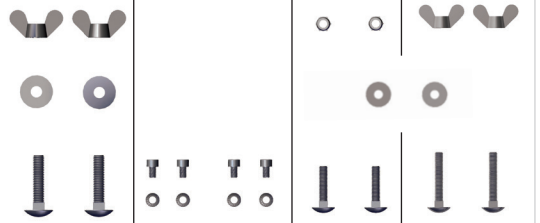

11 INCH ADAPTER ASSEMBLY INSTRUCTIONS

11 inch M8	BCD M6/30	Besea One Harness M6/40
---------------	--------------	-------------------------------

Besea/One Harness 5 mm
11-inch 59,4 mm
BCD 85 mm (max)