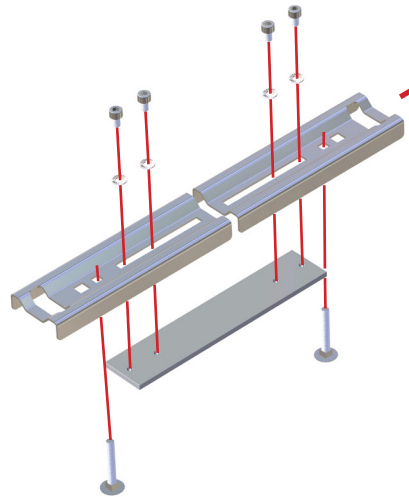

11 INCH ADAPTER ASSEMBLY INSTRUCTIONS

11 inch M8	BCD M6/30	Besea One Harness M6/40
---------------	--------------	-------------------------------

Besea/One Harness 5 mm
11-inch 59,4 mm
BCD 85 mm (max)