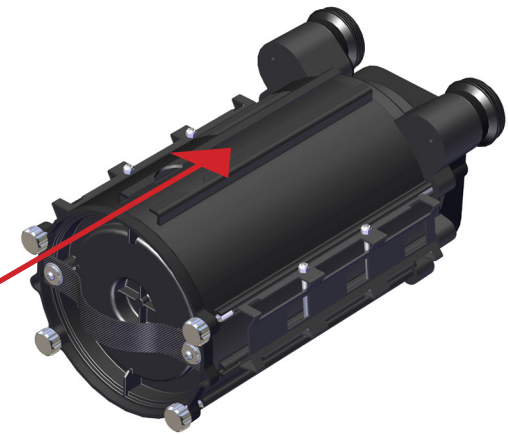

11 INCH ADAPTER ASSEMBLY INSTRUCTIONS

11 inch M8	BCD M6/30	Besea One Harness M6/40
---------------	--------------	-------------------------------

Besea/One Harness 5 mm
11-inch 59,4 mm
BCD 85 mm (max)