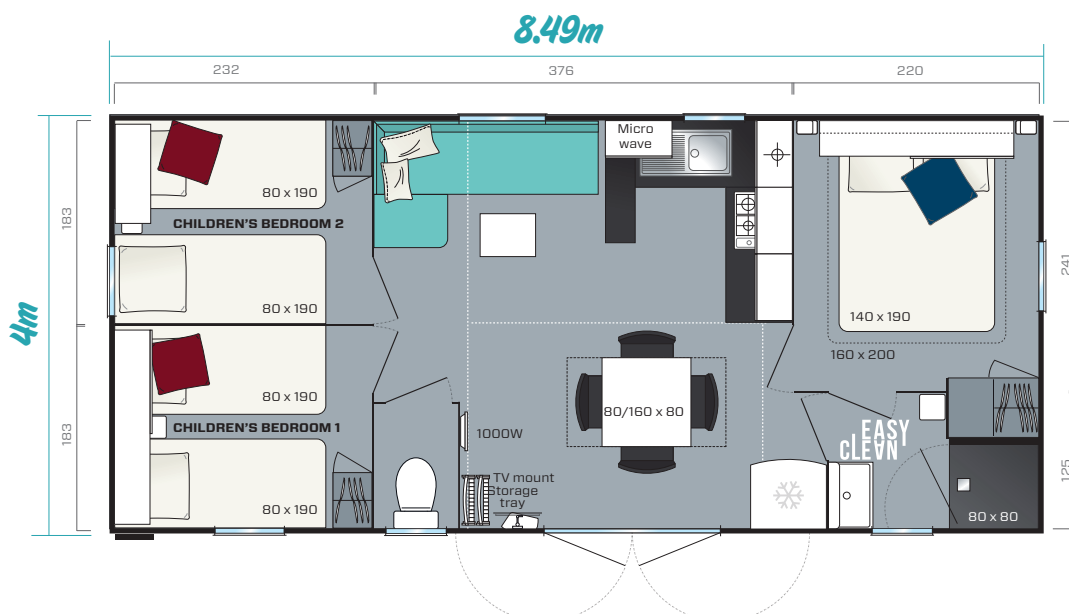

The Super Cordelia comes with Grignocéros cladding
Overall dimensions. Usable interior floor area. Height: 3.54m

Plenty of space to move around in this large three-bedroom model specially designed to offer a friendly, welcoming setting.

- ✦ Kitchen with breakfast bar
- ✦ Living room with extendable table separate from the lounge
- ✦ Large master bedroom with direct bathroom access and dressing area