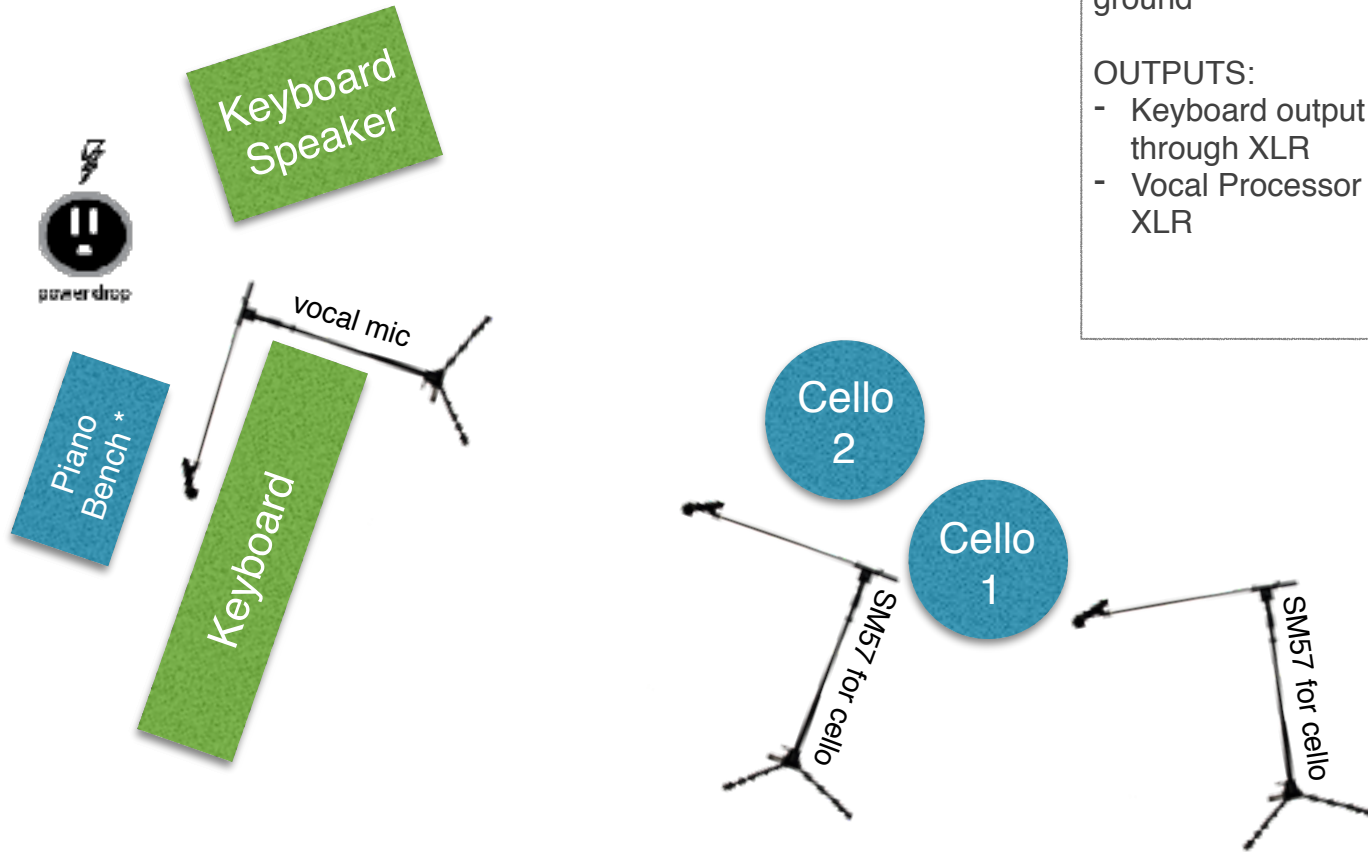

Matt Griffo Solo Show Stage Plot

mattgriffo@me.com

(585) 520-2514

NOTES

Griffo running his vocals and ukulele through a vocal processor with 1 XLR output. Vocal processor is under the keyboard on the ground

OUTPUTS:

- Keyboard output from amp through XLR
- Vocal Processor output through XLR

Front of Stage

Audience