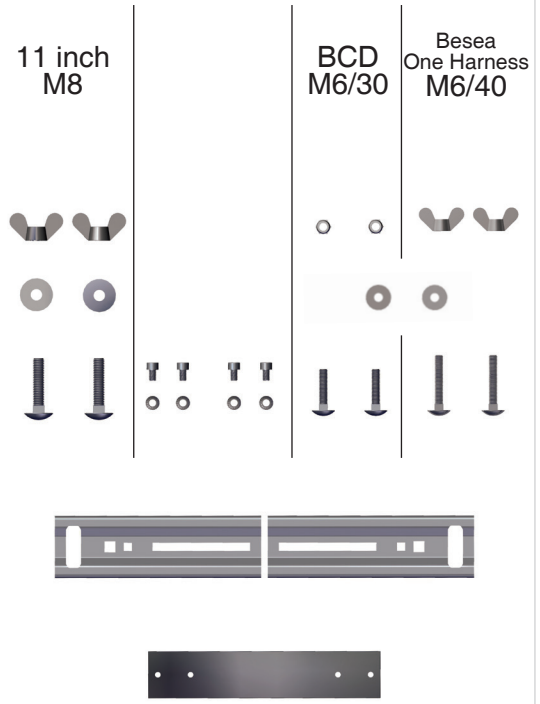

# 11 INCH ADAPTER ASSEMBLY INSTRUCTIONS

Besea/One Harness 5 mm  
11-inch 59,4 mm  
BCD 85 mm (max)