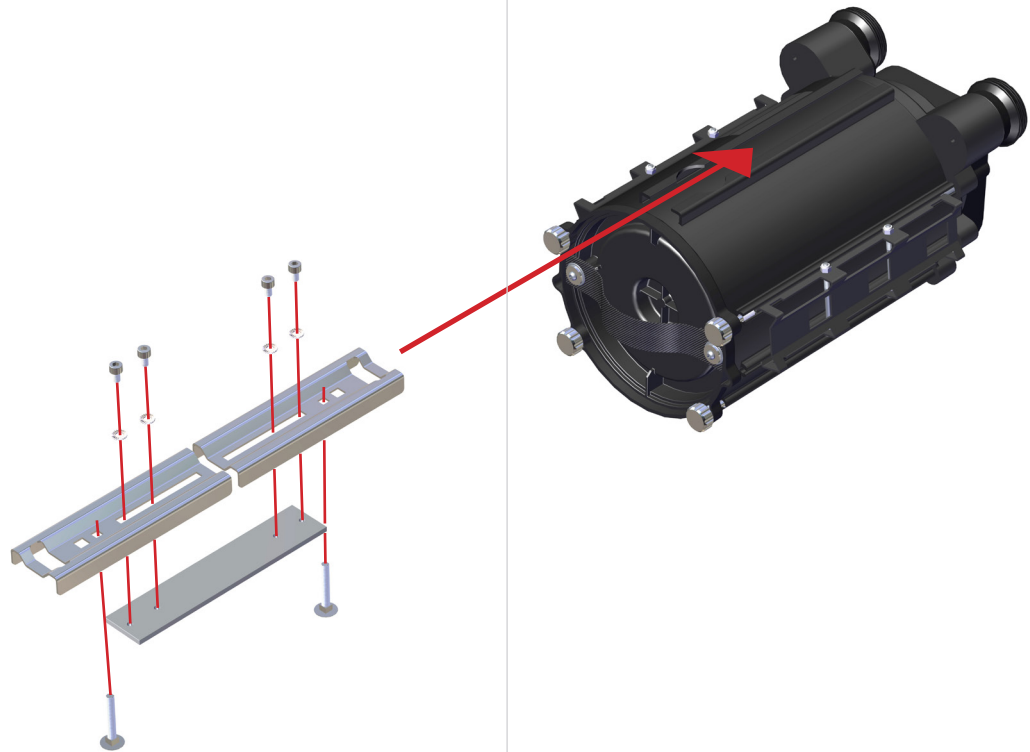

# 11 INCH ADAPTER ASSEMBLY INSTRUCTIONS

Besea/One Harness 5 mm  
11-inch 59,4 mm  
BCD 85 mm (max)