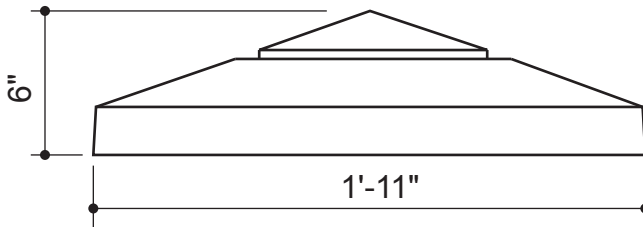

Various Architectural
Finishes and Colors
Available

CC- 20208

CC- 23236

CC- 24249

CC- 282812

Rocky Mountain Stone Style Pier Caps