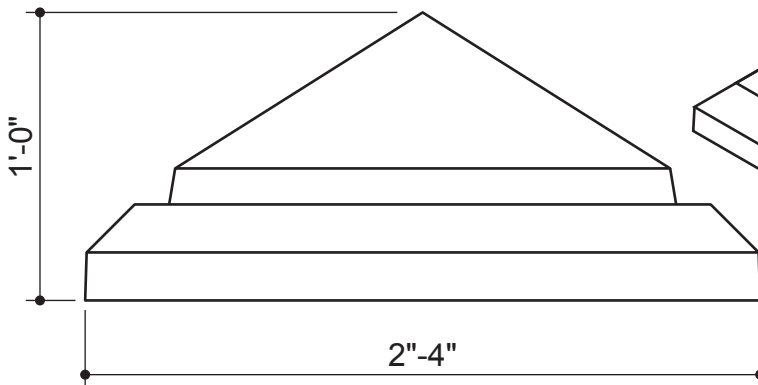

Various Architectural
Finishes and Colors
Available

CC- 20208

CC- 23236

CC- 24249

CC- 282812

Rocky Mountain Stone Style Pier Caps