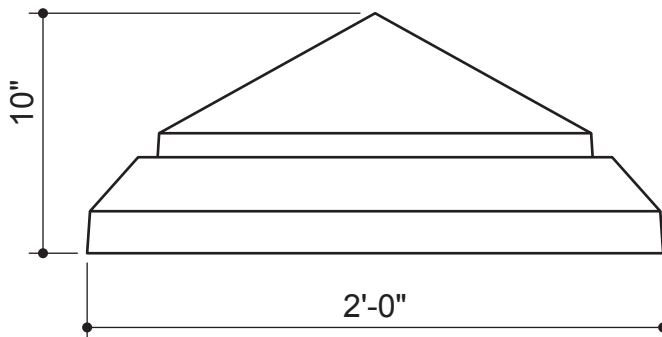

Various Architectural
Finishes and Colors
Available

CC- 20208

CC- 23236

CC- 24249

CC- 282812

Rocky Mountain Stone Style Pier Caps