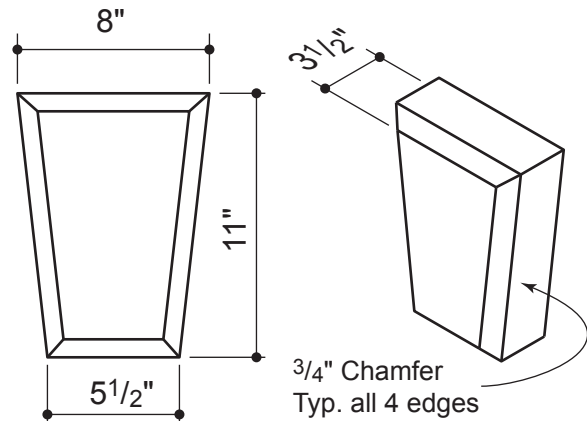

CONCRETE, INC.

12672 WCR 6 1/4
Ft. Lupton, CO 80621
(303) 659-2800 Fax (303) 659-1460
Toll Free (877) 263-3020
Visit our web site at www.arcoconcrete.com

KS-1184

KS-1184C

Standard Keystones are made to order

KS-1285

Various Architectural
Finishes and Colors
Available

Side View

Side View

Keystones can be made as simple or as complex as the architectural style requires

Keystones