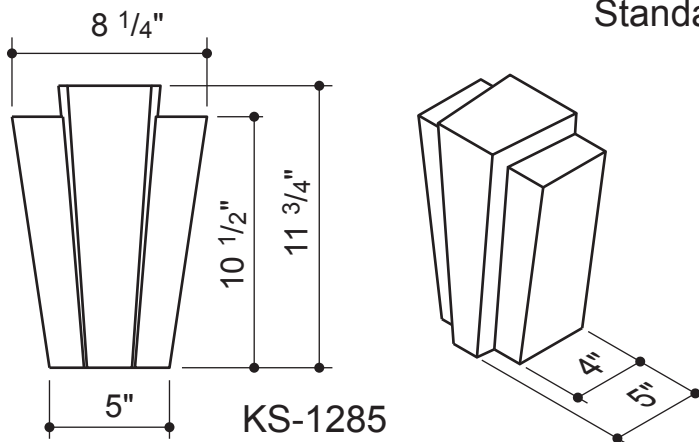

CONCRETE, INC.

12672 WCR 6 1/4
Ft. Lupton, CO 80621
(303) 659-2800 Fax (303) 659-1460
Toll Free (877) 263-3020
Visit our web site at www.arcoconcrete.com

KS-1184

KS-1184C

Standard Keystones are made to order

KS-1285

Various Architectural
Finishes and Colors
Available

Side View

Side View

Keystones can be made as simple or as complex as the architectural style requires

Keystones