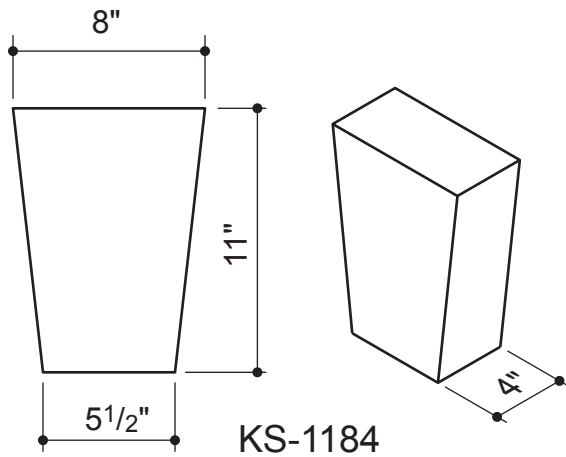

CONCRETE, INC.

12672 WCR 6 1/4
Ft. Lupton, CO 80621
(303) 659-2800 Fax (303) 659-1460
Toll Free (877) 263-3020
Visit our web site at www.arcoconcrete.com

KS-1184

KS-1184C

Standard Keystones are made to order